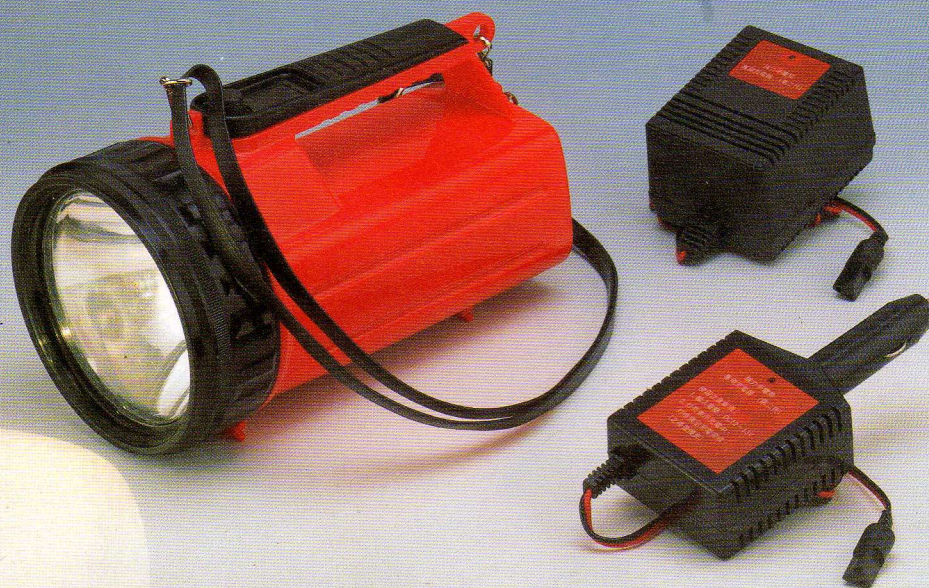

500公尺強光遠照燈

PATENT NO. 64642
VARIOUS PATENTS PENDING;
COPYING PROHIBITED;
INFRINGEMENTS PURSUED.

MODEL:SP-6

特性 FEATURES:

- 照明等級：代用探照燈(20,000 Lux 以上/公尺)
- 防水等級：水深5公尺以上(潛水型可深達50公尺)
- 防爆等級：使用中完全密閉，充電時自動釋壓
- 遠照距離：500公尺以上(無光害時可目視)
- 燈泡：德製鹵素燈泡5.2V 0.85A (或5.5V 1A)
- 電瓶：密封式免加水電瓶6V 4AH. (為增長使用時間亦可改用6V 6AH 電瓶。定製品)
- 反射鏡：特殊耐熱加膜處理 (耐鹵素燈泡強光及高熱可連續十小時以上)
- 使用時間：連續點亮4小時以上(實測最長可達5小時又10分)
- 重量：含電瓶淨重1.35公斤
- 附加功能：停電自動照明功能，亦可分離使用

- Illumination** : Replaces search-lights (20,000 Lux/meter)
- Water-Resistant** : Up to 5 meters or more (50 meters for diving model)
- Anti-Explosive** : Completely sealed during use; automatically releases pressure during recharge.
- Light Distance** : More than 500 meters. (Beam visible without ambient lights)
- Bulb** : German halogen bulb, 5.2V, 0.85A or 5.5V/1A.
- Battery** : Sealed type (no water needed), 6V/4AH; or 6V/6AH for longer battery life.
- Reflector** : Specially treated with heat-resistant film; can last more than 10 hours under continuous heat and light from halogen bulb.
- Usable Duration** : More than 4 hours of continuous use; tests show up to 5 hours and 10 minutes.
- Weight** : 1.35 Kg net, including battery.
- Extra Functions** : Emergency lighting (turns on automatically during blackout); or can use individually.