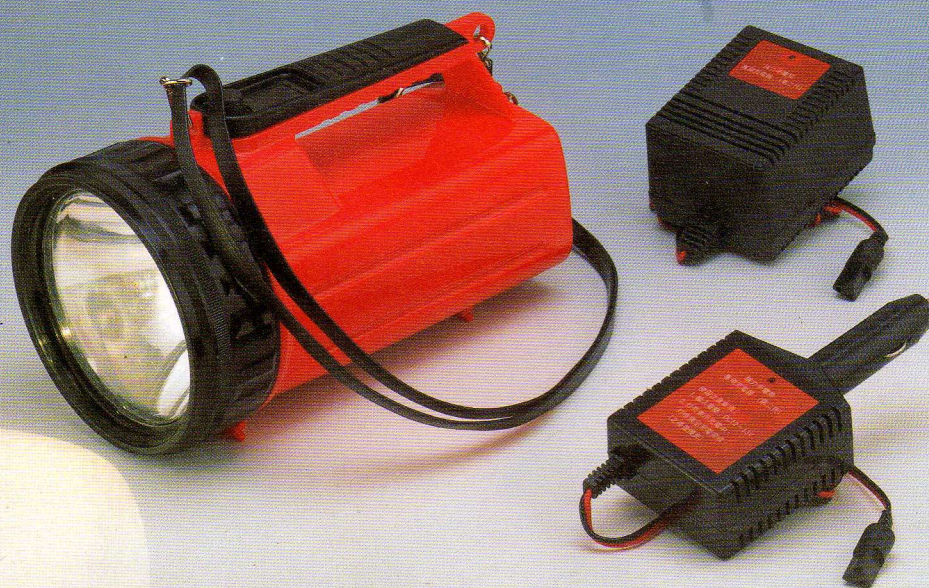

# 500公尺強光遠照燈

PATENT NO. 64642  
VARIOUS PATENTS PENDING;  
COPYING PROHIBITED;  
INFRINGEMENTS PURSUED.

MODEL:SP-6

## 特性 FEATURES:

- 照明等級：代用探照燈(20,000 Lux 以上/公尺)
- 防水等級：水深5公尺以上(潛水型可深達50公尺)
- 防爆等級：使用中完全密閉，充電時自動釋壓
- 遠照距離：500公尺以上(無光害時可目視)
- 燈泡：德製鹵素燈泡5.2V 0.85A (或5.5V 1A)
- 電瓶：密封式免加水電瓶6V 4AH. (為增長使用時間亦可改用6V 6AH 電瓶。定製品)
- 反射鏡：特殊耐熱加膜處理 (耐鹵素燈泡強光及高熱可連續十小時以上)
- 使用時間：連續點亮4小時以上(實測最長可達5小時又10分)
- 重量：含電瓶淨重1.35公斤
- 附加功能：停電自動照明功能，亦可分離使用

- Illumination** : Replaces search-lights (20,000 Lux/meter)
- Water-Resistant** : Up to 5 meters or more (50 meters for diving model)
- Anti-Explosive** : Completely sealed during use; automatically releases pressure during recharge.
- Light Distance** : More than 500 meters. (Beam visible without ambient lights)
- Bulb** : German halogen bulb, 5.2V, 0.85A or 5.5V/1A.
- Battery** : Sealed type (no water needed), 6V/4AH; or 6V/6AH for longer battery life.
- Reflector** : Specially treated with heat-resistant film; can last more than 10 hours under continuous heat and light from halogen bulb.
- Usable Duration** : More than 4 hours of continuous use; tests show up to 5 hours and 10 minutes.
- Weight** : 1.35 Kg net, including battery.
- Extra Functions** : Emergency lighting (turns on automatically during blackout); or can use individually.